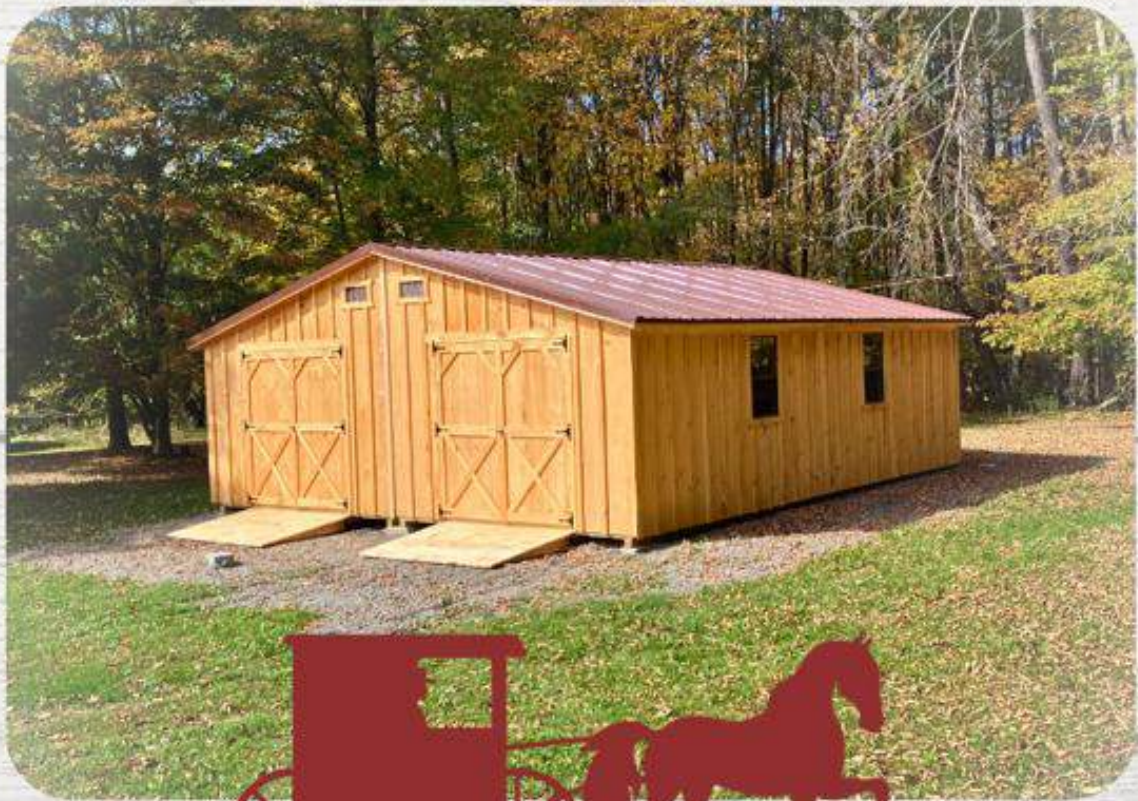

AMISH BARN

COMPANY

RUSTIC STRUCTURES

An Amish Barn with Rustic Charm

FREE Building Delivery w/in 100 miles!

6284 State Highway 23 Oneonta, NY 13820
607.432.0527 AmishBarnCo.com

Rustic Sheds - Board & Batten

Rustic Sheds - Novelty Siding

Metal Sheds

Rustic Animal Structures

Firewood Sheds

Double Wide

Stain Colors- Semi Transparent Exterior

Rustic Cedar

Natural Pine

Mushroom

Barn Red

Light Cedar

Ebony

Metal Roof Colors

Galvalume

Blue

Red

Black

AmishBarnCo.com

607.432.0527

Family owned and operated since 2005

Our Rustic Structure line of pine sheds offers the value of a high wall barn, post and beam construction, fresh cut pine, metal roof, pressure treated base and joists, all at value pricing. If you love the rustic look of vertical pine, including its natural tendency to weather-age like an old barn, these sheds are for you!