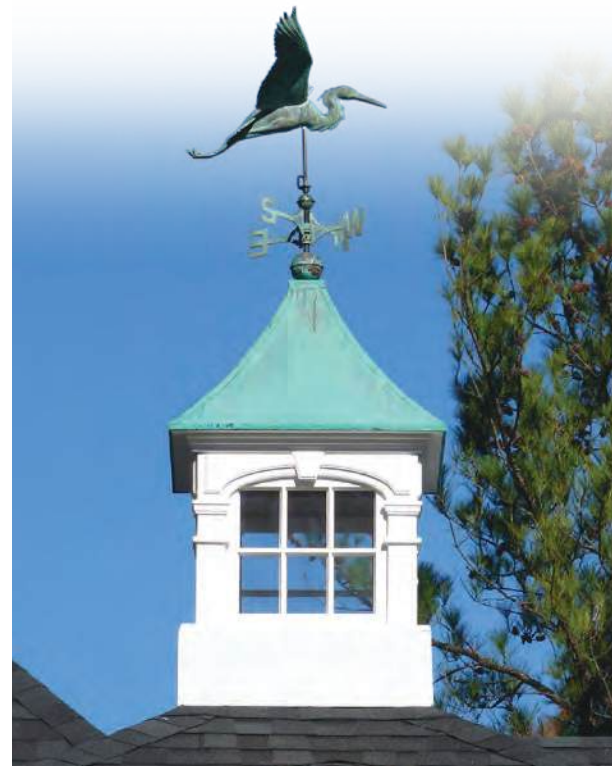

Horse & Buggy—  
Doctor  
21" High x 21" Arrow

Tractor-JD  
22" High x 21" Arrow

Running  
Horse  
22" High x 21" Arrow

Rooster  
26" High x 21" Arrow

**QUALITY & DURABILITY**

Unlike many products in our throwaway society, all of our products use top of the line Vinyl/PVC, Cedar, Copper or other durable long-lasting materials. We believe superior materials combined with great customer service and product support point to customer satisfaction.