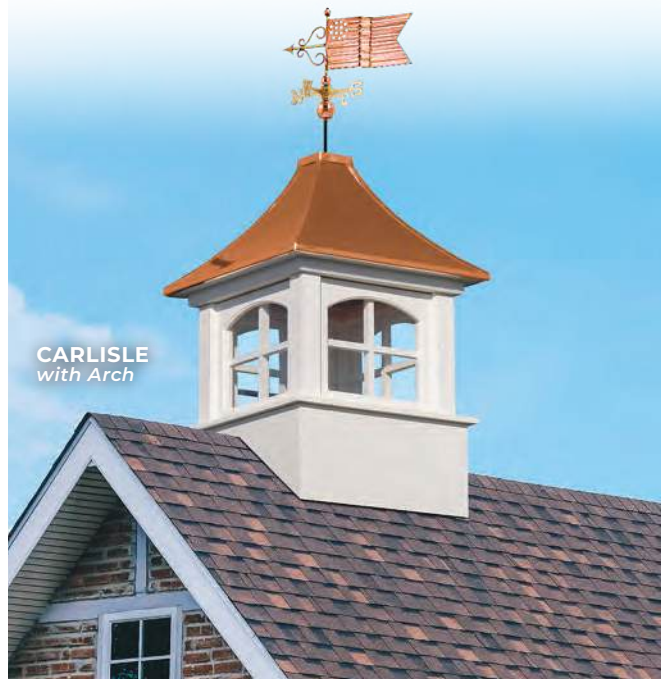

CARLISLE
with Arch