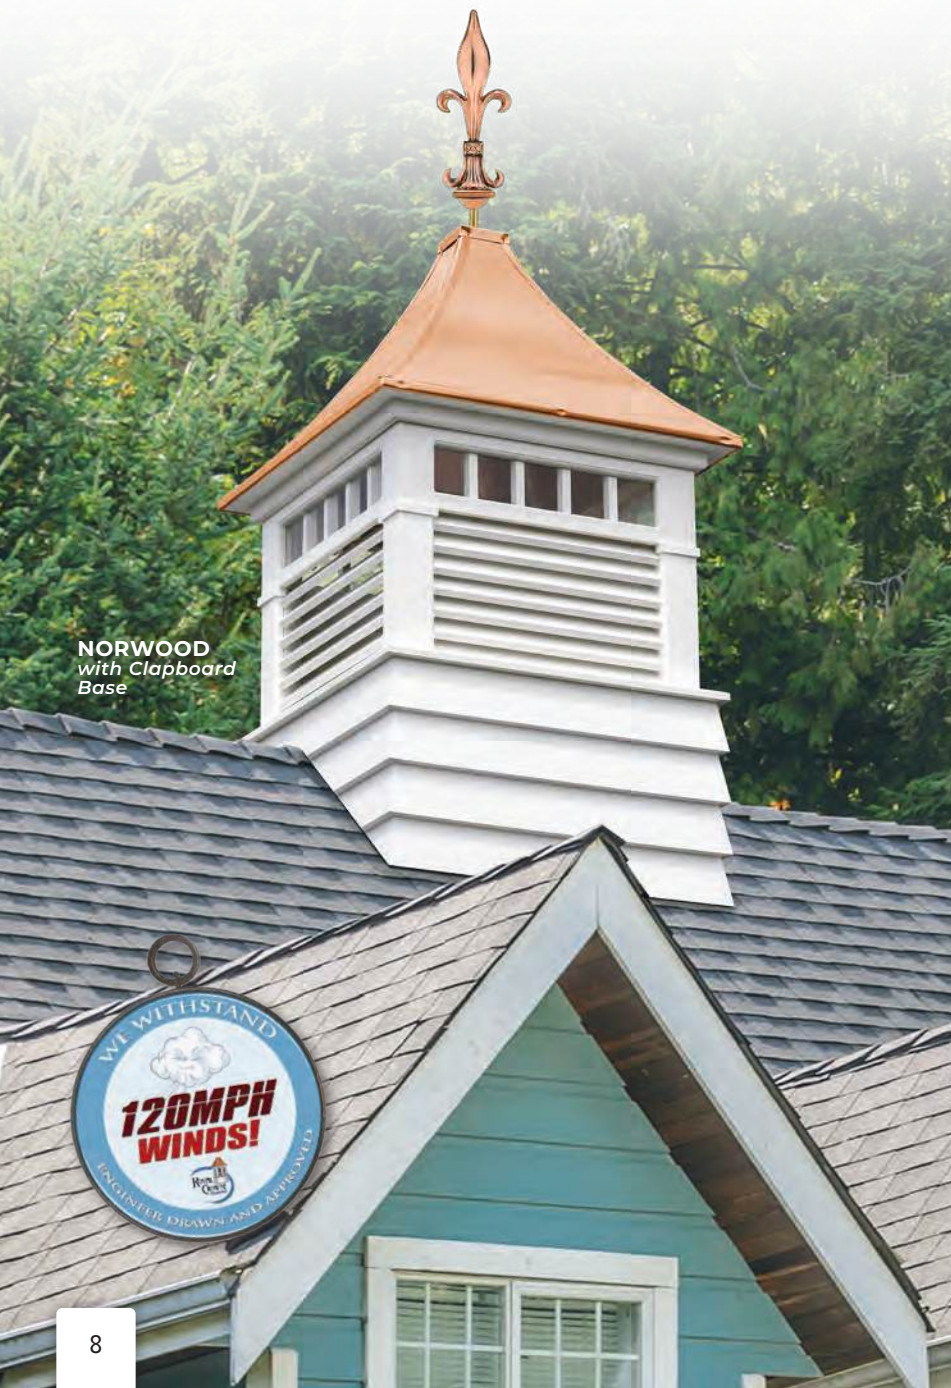

CARLISLE
with Arch

CARLISLE
CUPOLA

NORWOOD
with Clapboard Base