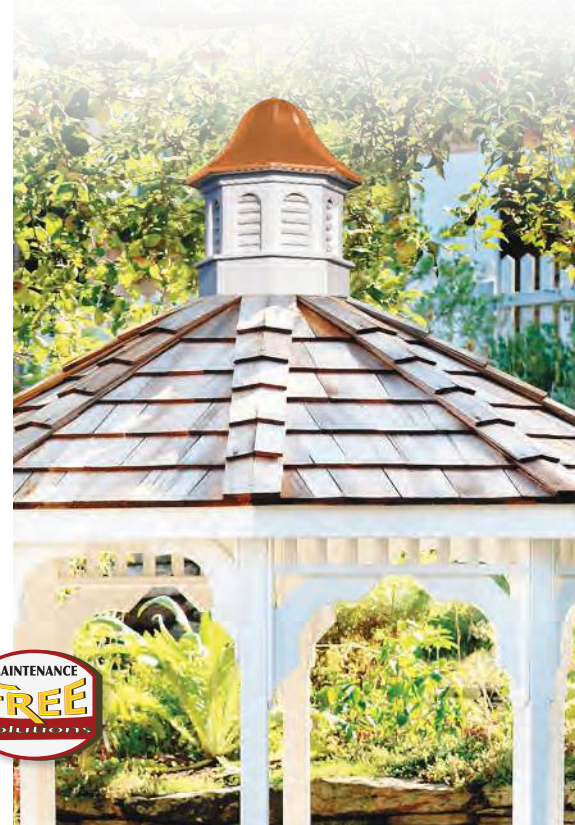

## CUPOLA SIZES

CUPOLA BASE SIZE	HEIGHTS	
	Kingston/ Salisbury	Pinnacle/Villa
24"	36"	36"
30"	46"	45"
36"	52"	51"
42"	61"	60"
48"	70"	68"

STANDARD  
WEATHERVANE  
MOUNT

AVAILABLE IN  
WHITE VINYL &  
CEDAR PVC