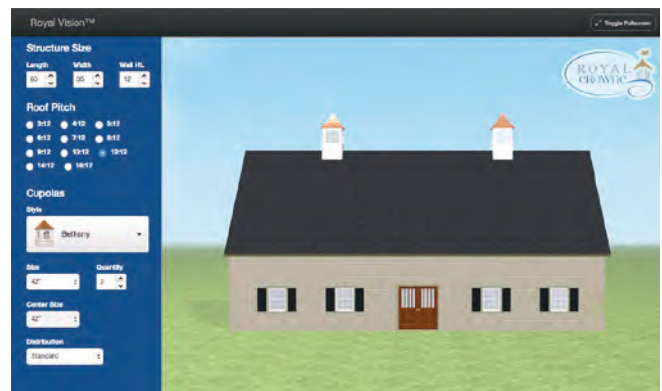

YOUR HOME DESERVES A "ROYAL CROWNE!"

CHOOSING THE CORRECT CUPOLA SIZE

A properly fitted cupola is essential for a cupola to look right on your building. When trying to figure out what size you need, we use a guide of a minimum of 1.25" for every foot of roof line. For example: if your roof line measures 24', the minimum size of your cupola should be is 30". For a roof line length 48' and longer, you may want to consider using 2 or 3 cupolas.

ROYAL VISION

Are you struggling to figure out what size or how many cupolas you'll need for your building? Try our Royal Vision program found on our website. You can choose your roof pitch, building size and the length of the roof line. This program will help you envision exactly what the cupola will look like on your size building.

www.royalcrowne.com/RoyalVision

Table of Contents

Signature Series (100)	4
Estate Series (200)	6
Select Series (300)	8
Estate Copper Series (400)	10
Designer Series (700)	11
Sundance Series (600)	12
Shed Series (800)	14
Estate Gazebo Series (500)	15
Gazebo Series (900)	15
Cupola Options	16
Custom Cupolas	17
Weathervanes & Finials	18