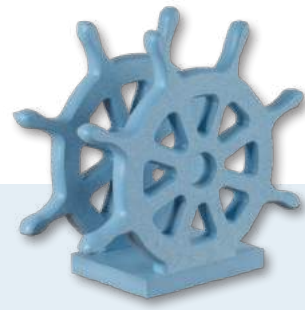

NAPKIN HOLDERS -NAUTICAL

SC-NH

All Items constructed from Poly. Great for indoor or outdoor use.

Seashell

BIRCHWOOD | 7"X6"

Ships Wheel

POWDER BLUE | 7"X7"

Turtle