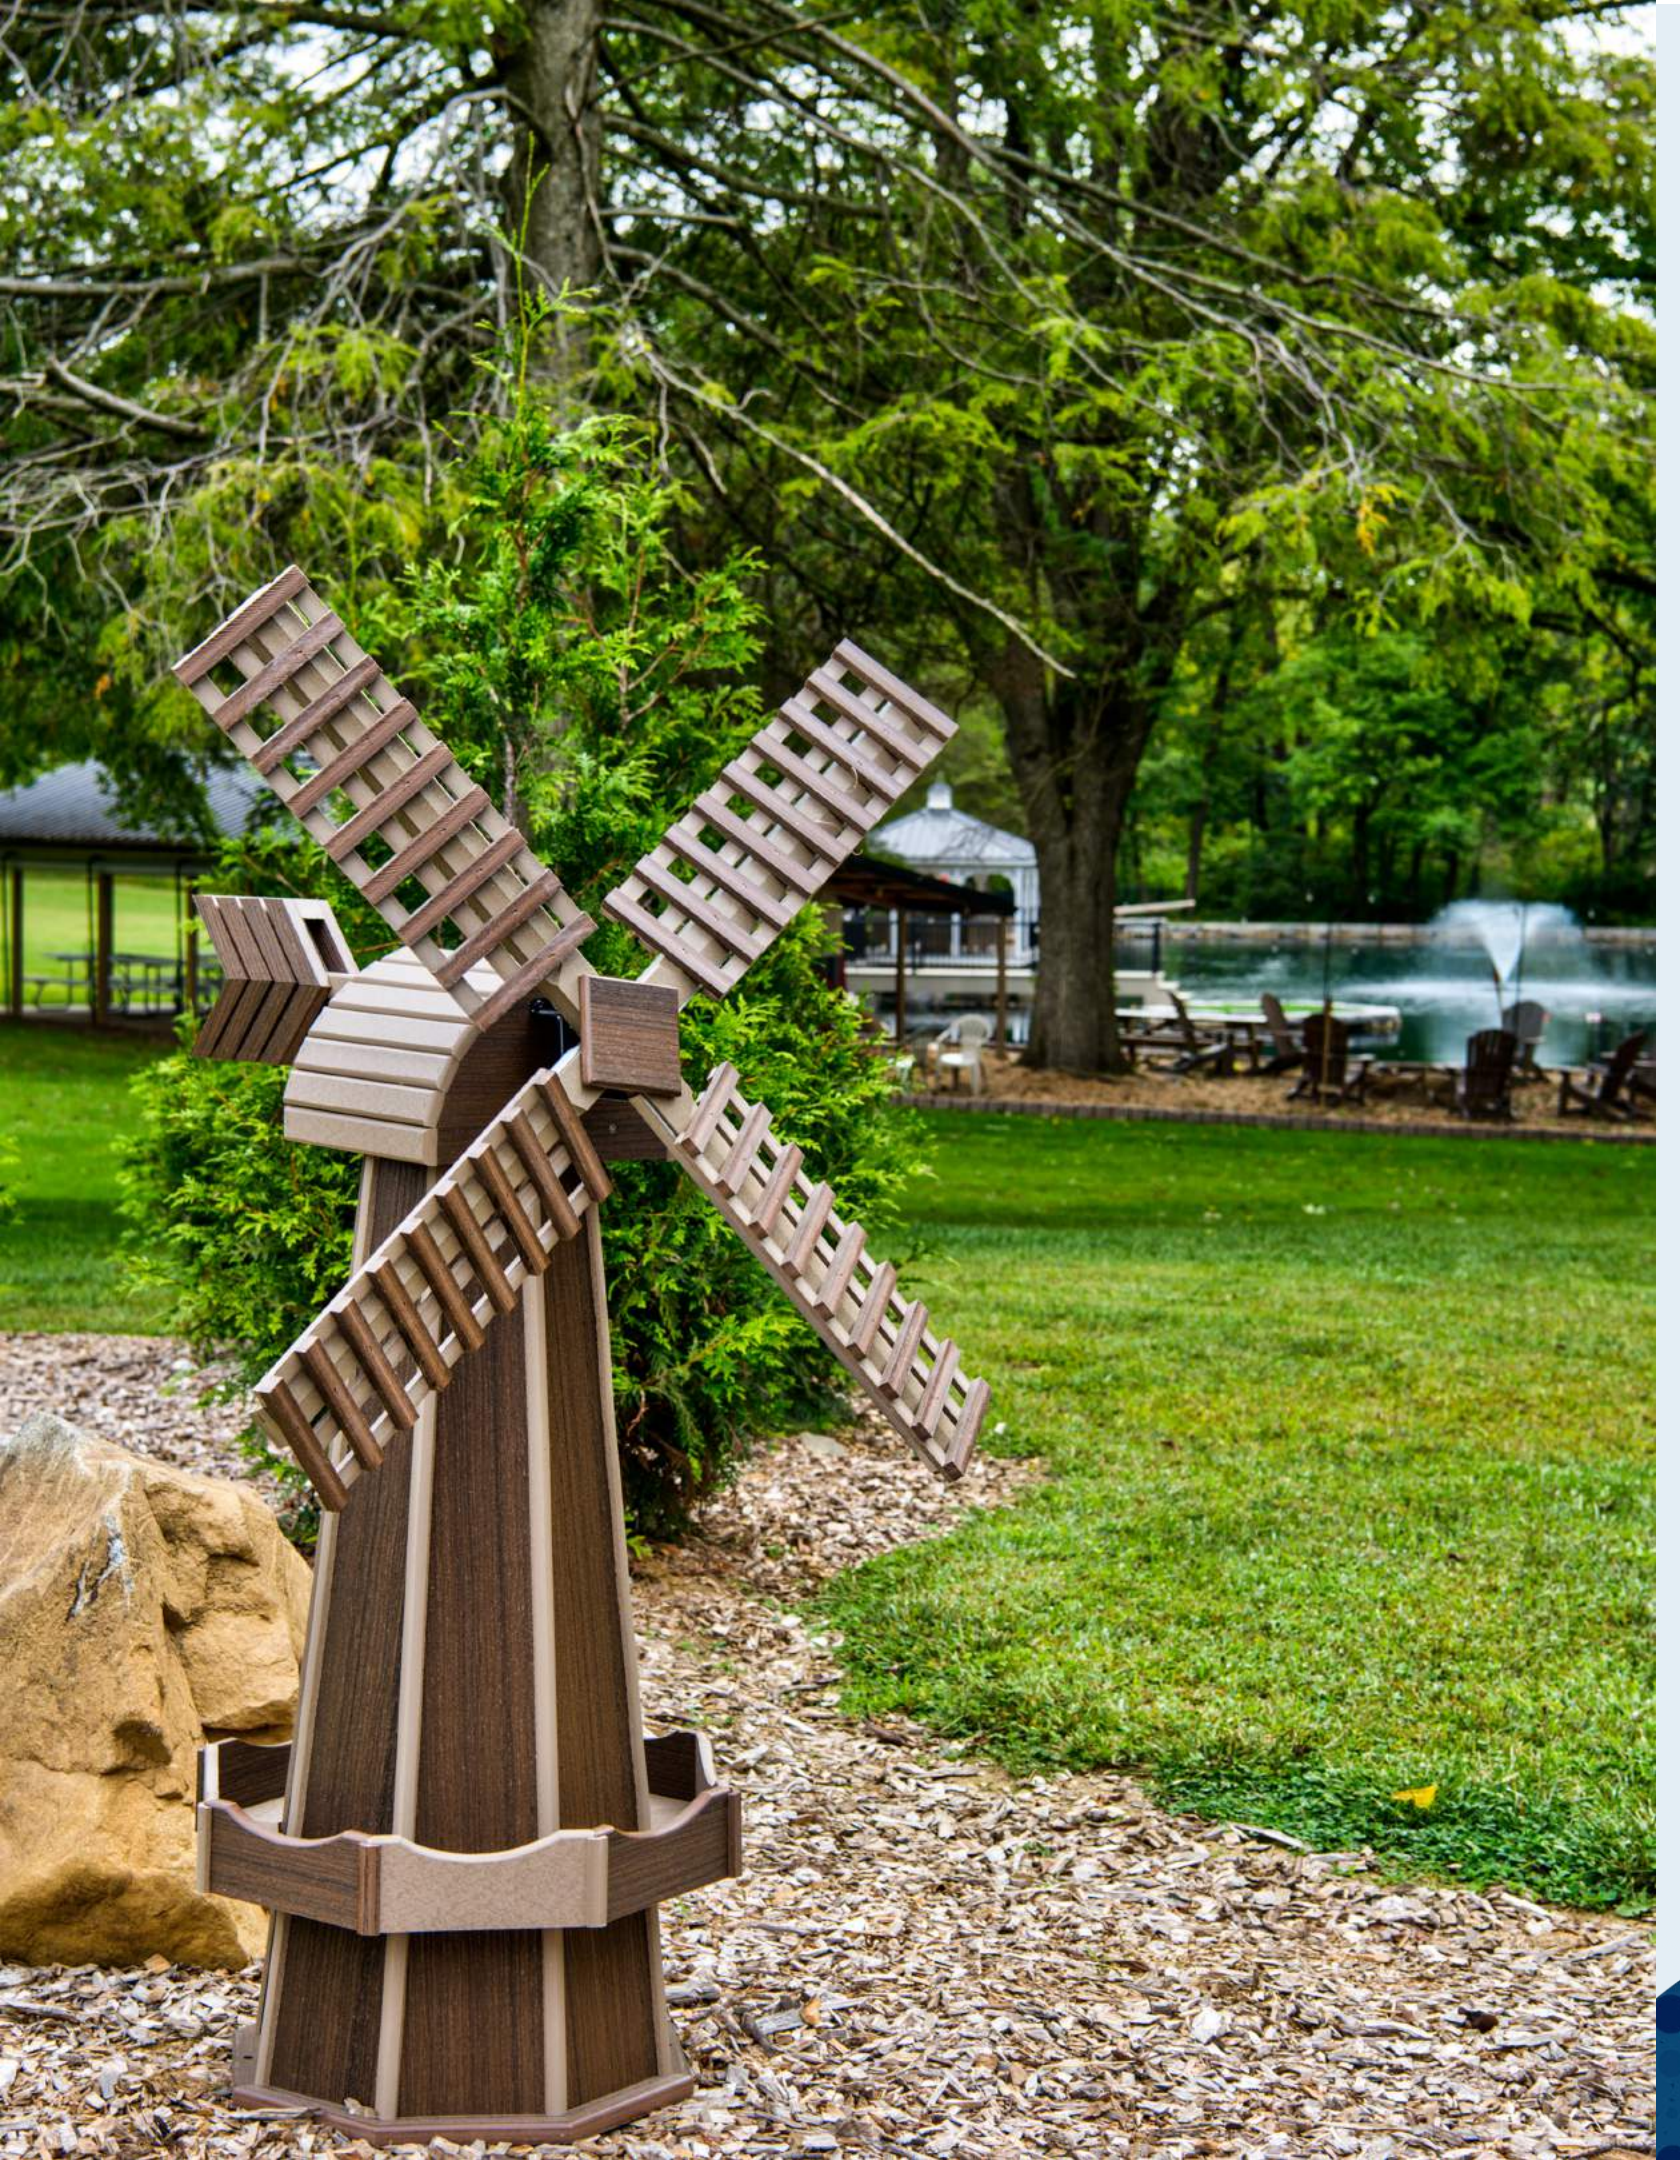

4" CAPE HATTERAS

LIGHTHOUSES

WINDMILLS

Decorative windmills made of poly or wood elevate outdoor aesthetics while being environmentally friendly and durable. They blend tradition with modernity, creating a sustainable and visually appealing addition to gardens and landscapes. Additionally, these windmills are hollow, making them perfect for covering up pipes and other yard obstructions.