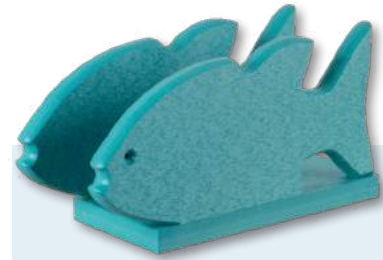

SEA QUEST COLLECTION

Looking for a unique and one-of-a-kind gift? Check out Beaver Dam's supply of handmade bottle openers and napkin holders sure to impress your friends and family. Each opener is made from beautiful poly material that's been carefully selected for its color and character. With so many different designs to choose from, you're sure to find the perfect one for your loved one. Plus, the quality craftsmanship ensures that your new bottle opener will last for years to come. So why not give the gift of creativity and artistry this year?

NAPKIN HOLDERS -NAUTICAL

SC-NH

All Items constructed from Poly. Great for indoor or outdoor use.

Seashell

BIRCHWOOD | 7"X6"

Ships Wheel

POWDER BLUE | 7"X7"

Turtle

ARUBA BLUE | 8"X6"

Crab

CARDINAL RED | 7"X7"

Fish

ARUBA BLUE | 8"X8"

Anchor

ARUBA BLUE | 8"X6"

Lighthouse