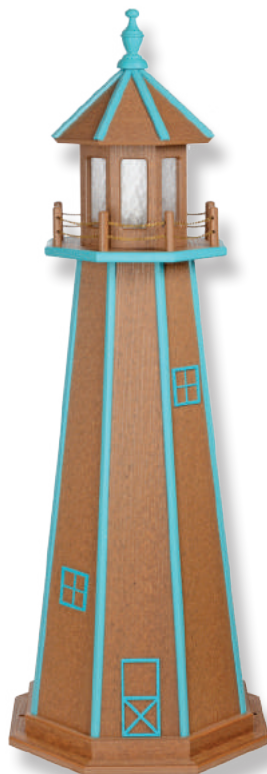

MAHOGANY AND ARUBA BLUE