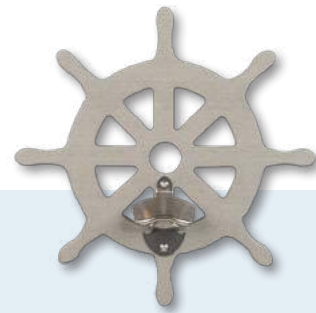

Ships Wheel

DRIIFTWOOD | 12"X11"