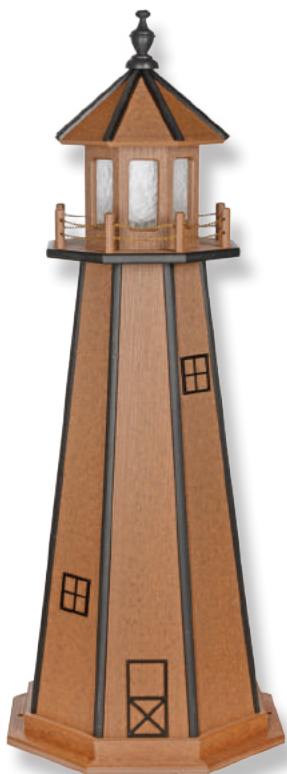

Get creative with unique color combinations!

MAHOGANY AND BLACK