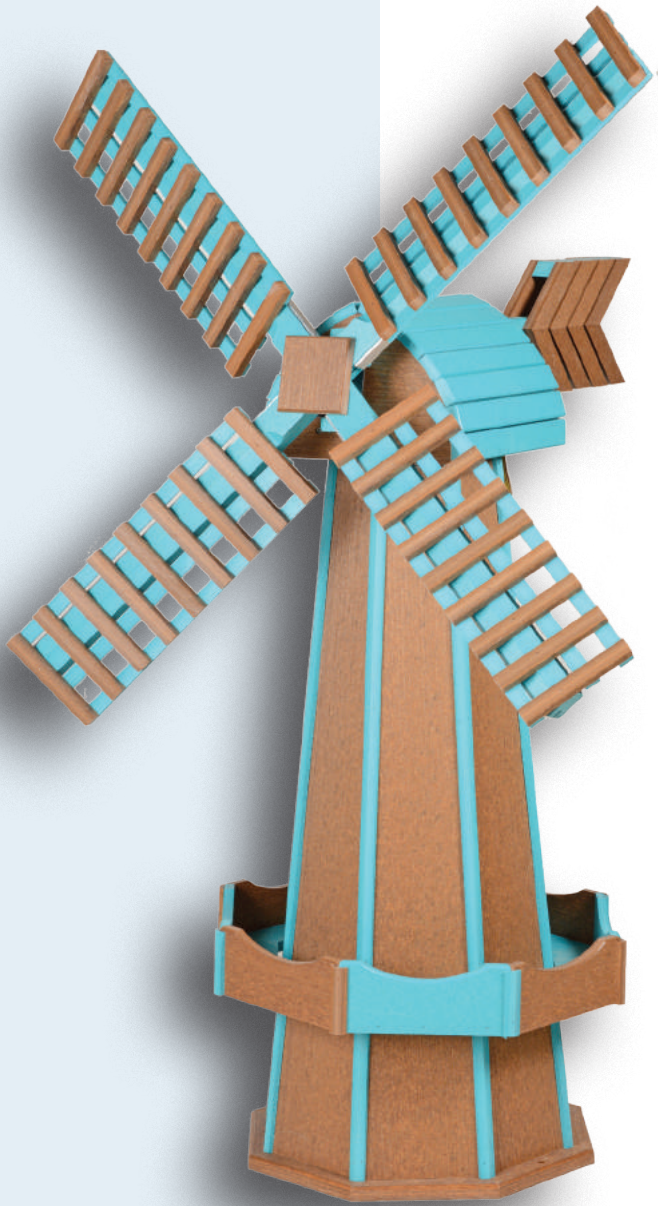

4" CAPE HATTERAS

LIGHTHOUSES

WINDMILLS

Decorative windmills made of poly or wood elevate outdoor aesthetics while being environmentally friendly and durable. They blend tradition with modernity, creating a sustainable and visually appealing addition to gardens and landscapes. Additionally, these windmills are hollow, making them perfect for covering up pipes and other yard obstructions.