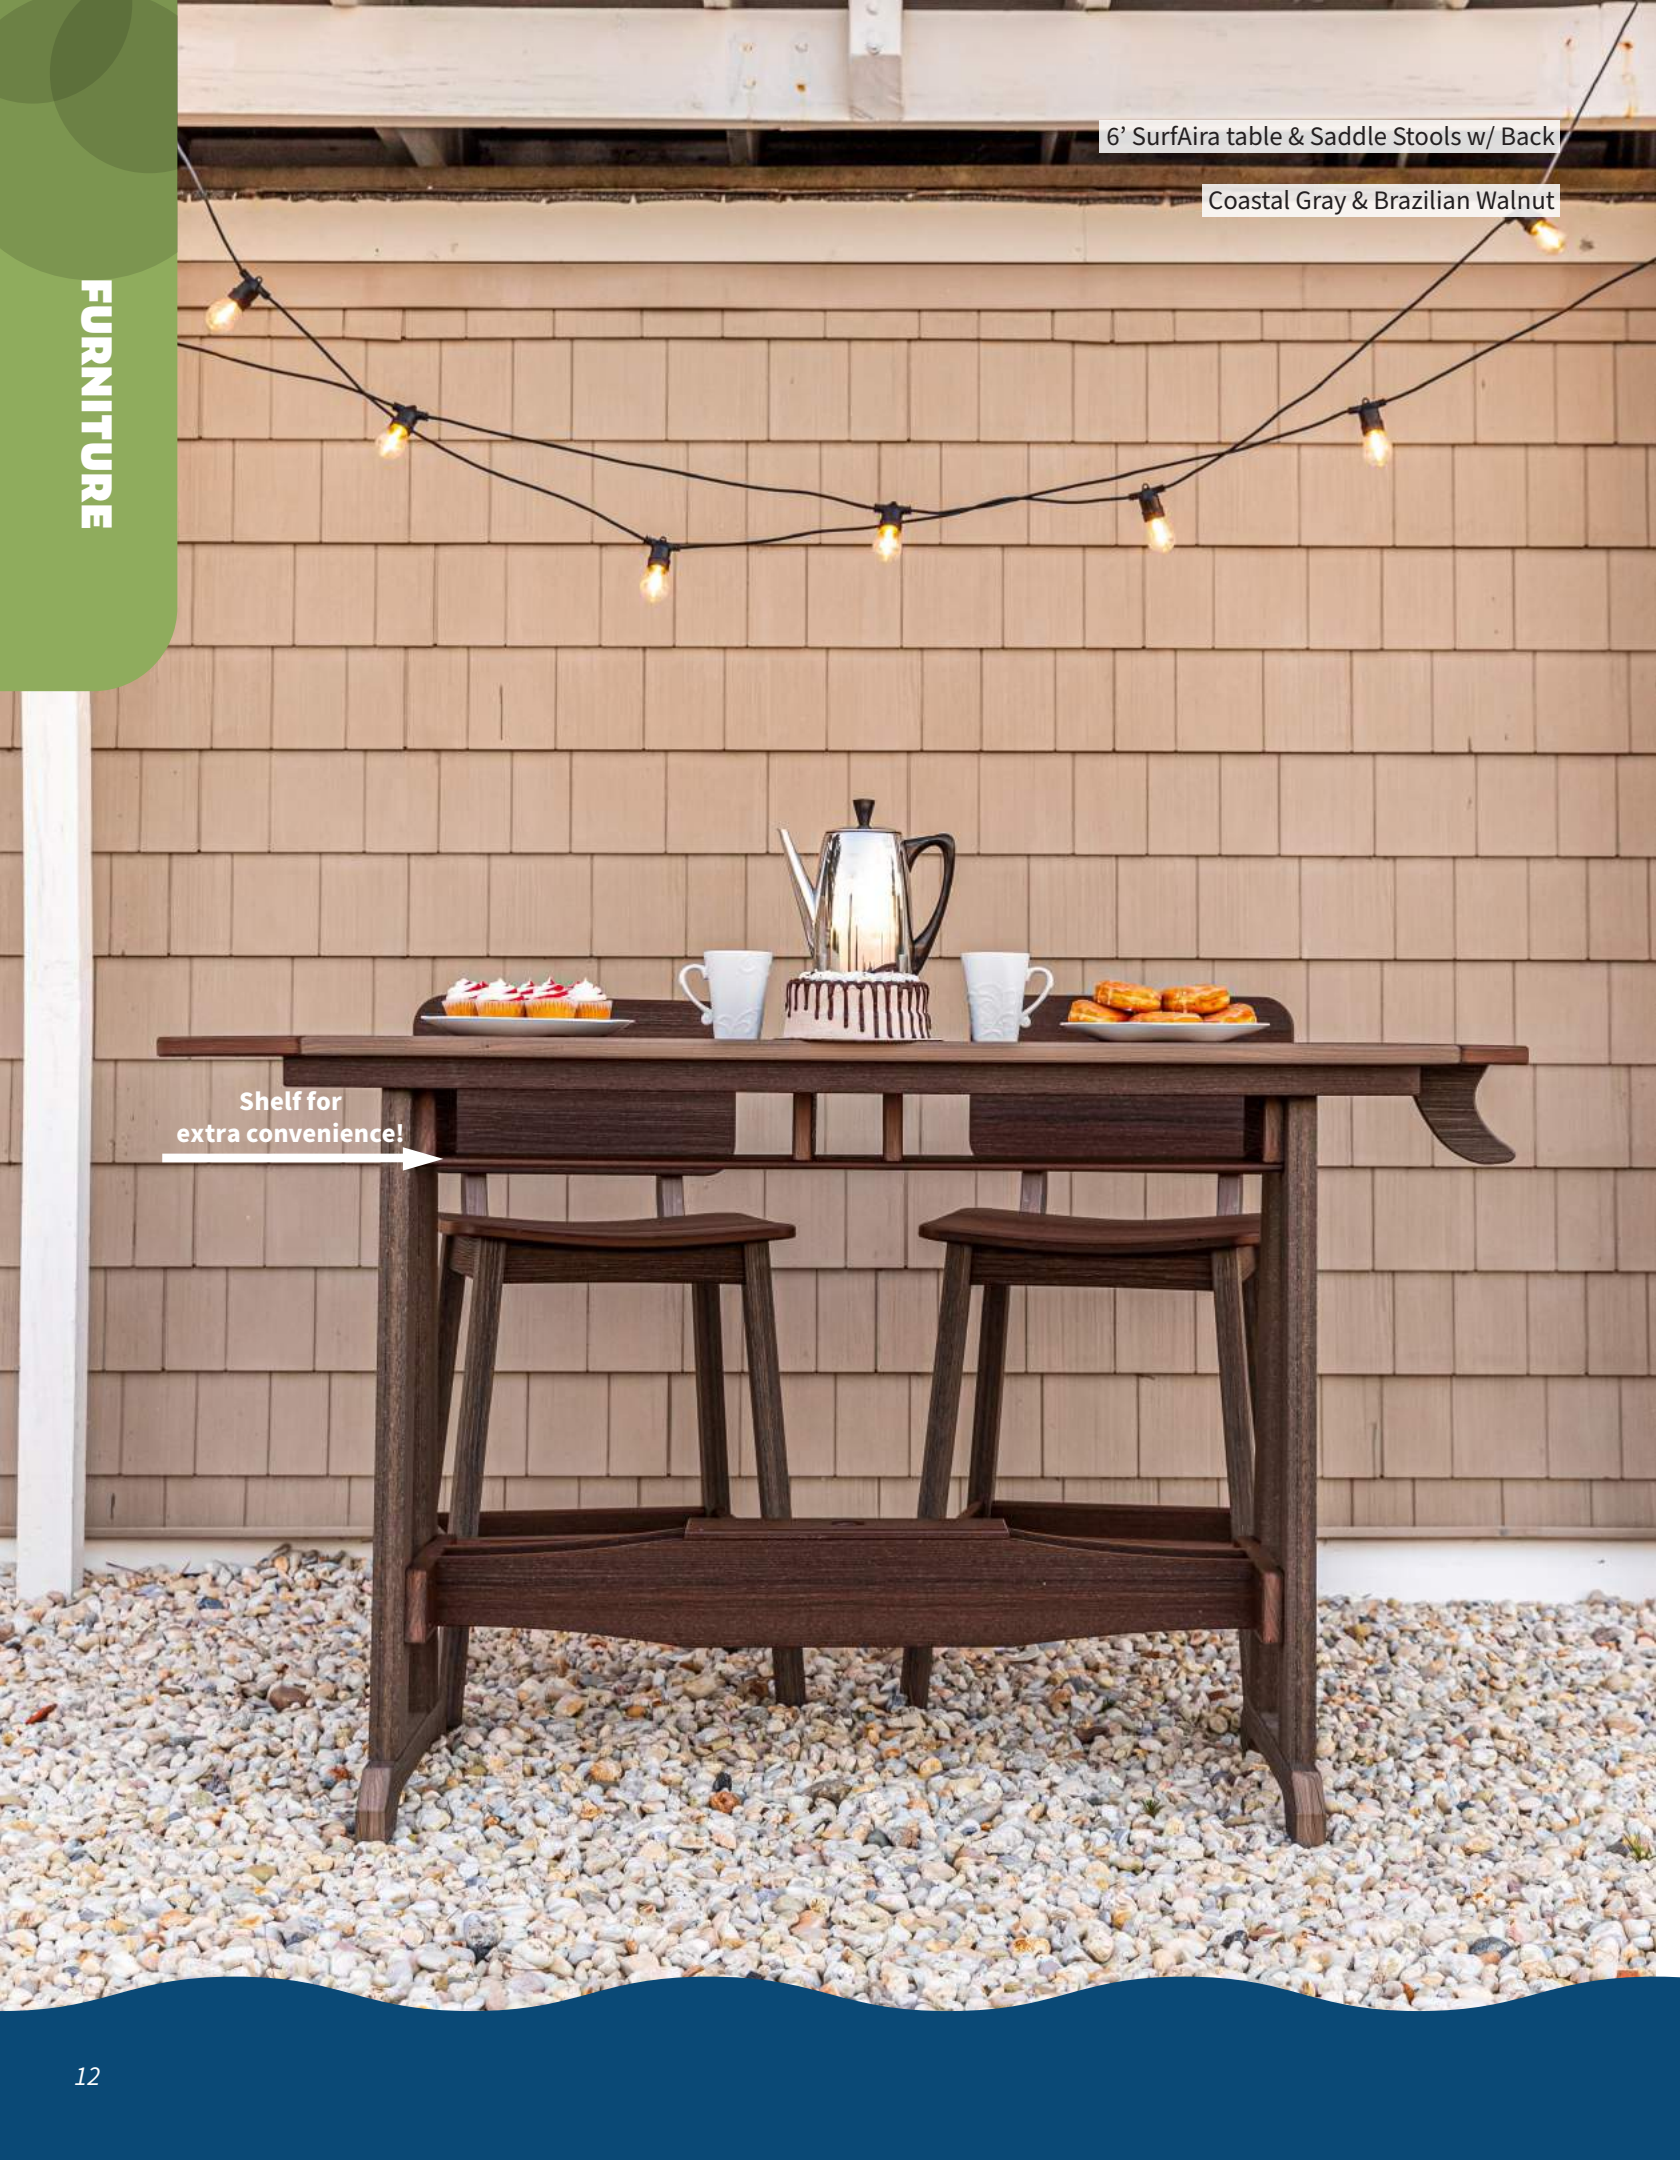

6' SurfAira table & Saddle Stools w/ Back

Coastal Gray & Brazilian Walnut

Shelf for
extra convenience!

6' SurfAira table & Saddle Stools w/ Back

Orange & Aruba Blue

All White

Aruba & Driftwood

Aruba & Orange