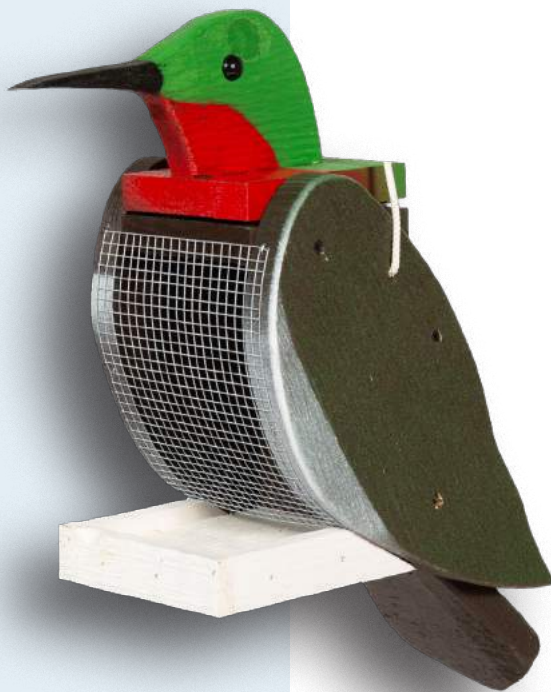

Do you enjoy spending time outdoors, watching the birds flutter around in your backyard? If so, you'll love the handcrafted Amish bird feeders from Beaver Dam. Made with precision and care, these feeders are a beautiful addition to your outdoor space. Plus, they help attract feathered friends to your backyard, providing hours of entertainment! So if you're looking for an attractive and functional bird feeder, be sure to check out the offerings here at Beaver Dam Woodworks.