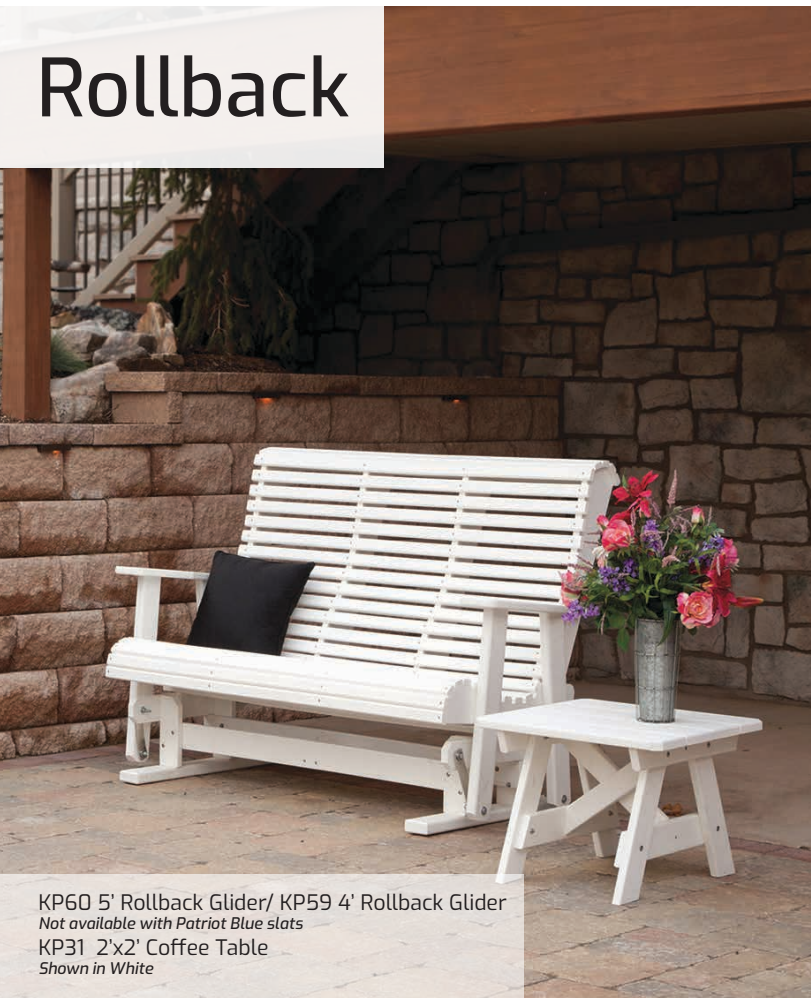

Rollback

KP60 5' Rollback Glider/ KP59 4' Rollback Glider
Not available with Patriot Blue slats
KP31 2'x2' Coffee Table
Shown in White