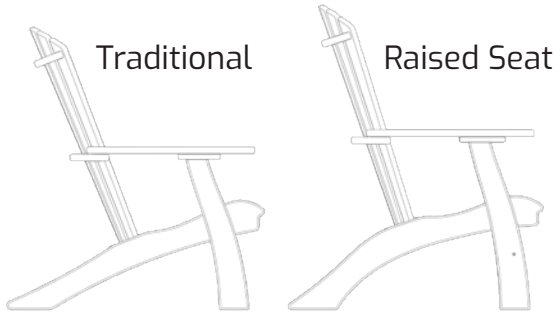

20 1/4 W
 22 D
 27 1/2 H

California Chairs

KC1500 California Chairs
 KC1401 California Side Table
 KC1501 California Ottoman
 Shown in Patriot Blue/Carolina Blue

KC1500 29 3/4 W
 31 1/4 D
 38 3/4 H
 15 1/4 SH
California Chair
 Shown in Coastal Gray

KC1550 29 3/4 W
 31 1/4 D
 40 3/4 H
 15 1/4 SH
California Raised Chair
 Shown in Coastal Gray

Traditional low seat or raised seat for easy in and out.

Available in Adirondack and California Chair

KC1501 19 1/2 W
 20 D
 14 H
California Ottoman
 Shown in Coastal Gray