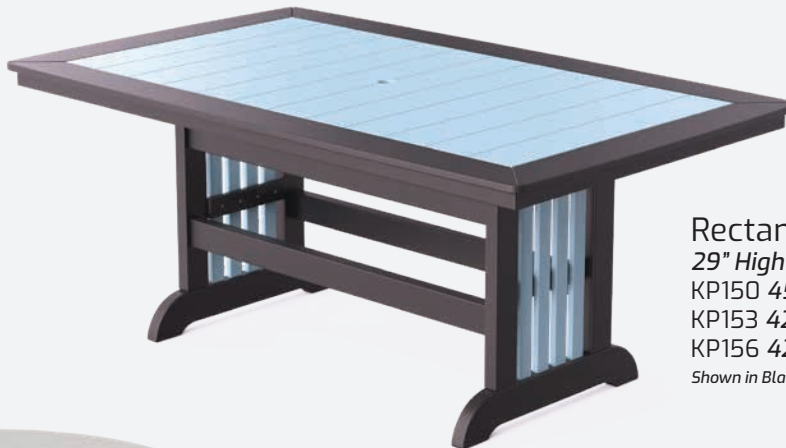

Mission

Rectangle Dining Tables
29" High
KP150 45"x60"
KP153 42"x70"
KP156 42"x95"
Shown in Black/Carolina Blue