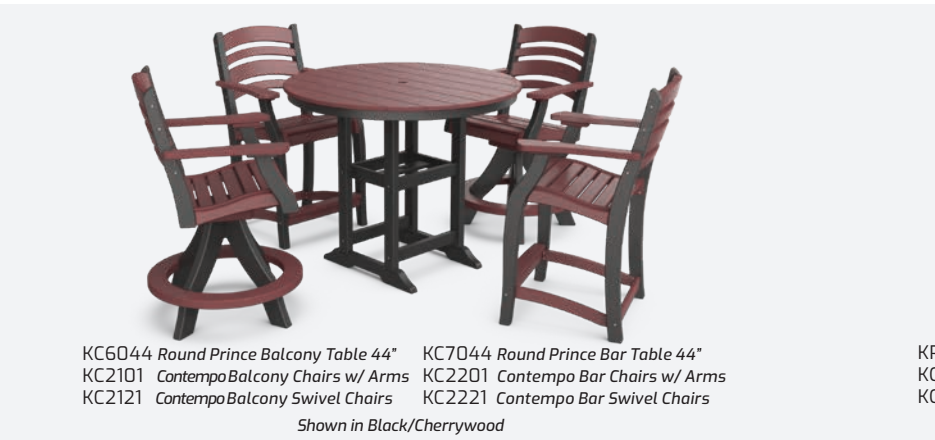

Contempo

Balcony/Bar