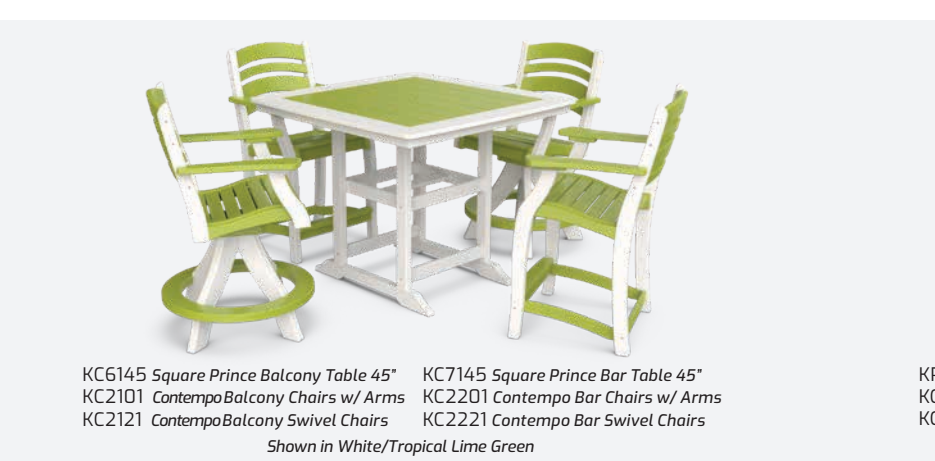

Contempo

Balcony/Bar