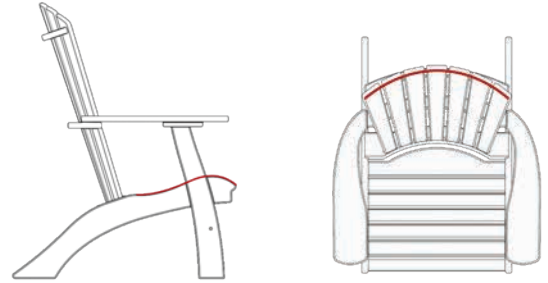

The *King Casual* Difference

Comfort to exceed your expectations

Contoured seat and back for unmatched comfort.