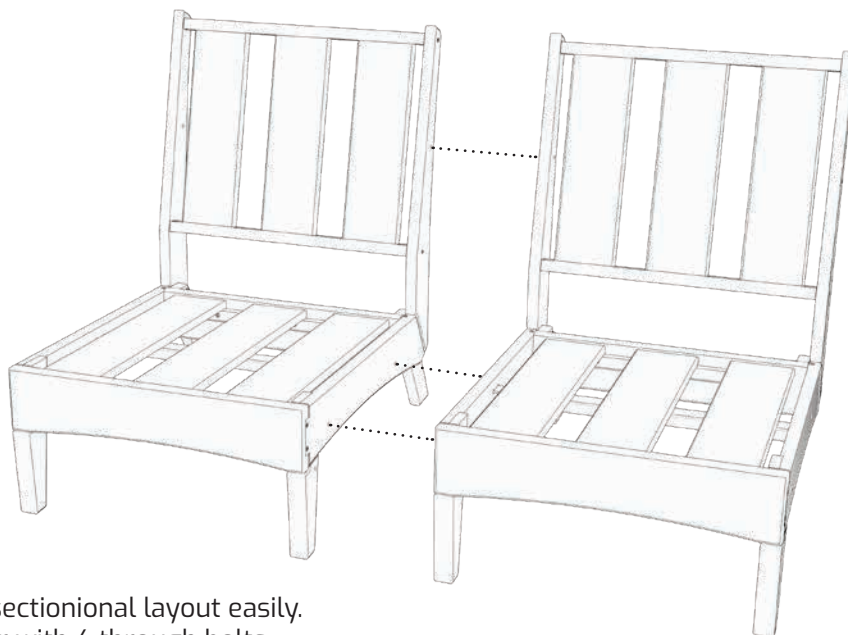

KC3507
Regency Corner Table

42 W
21 3/8 D
17 1/4 H - Mounted

Create a custom sectional layout easily.
Secure together with 4 through bolts.

King Casual Dining Options

KC5195 42x95 Prince Dining Table
KC4100 Farmhouse Dining Chairs
KC4120 Farmhouse Dining Swivel Chairs
Shown in White/Driftwood