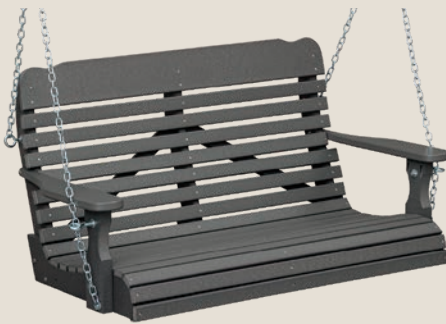

Rollback Pub Settee

Shown in Driftwood / Charcoal
75" w x 38" d x 55" h

Pub & Fanback Settee Table

Roll Back SERIES

Roll Back Glider Chair

30" w x 35" d x 44" h
Seat Height 17"

Roll Back Swivel Glider

30" w x 35" d x 44" h
Seat Height 17"

Gliding Ottoman

24" w x 19" d x 16" h

Roll Back SERIES

4' Roll Back Glider

53" w x 35" d x 44" h
Seat Height 17"

5' Roll Back Glider

65" w x 35" d x 44" h
Seat Height 17"

Roll Back Chair with Bottom 2x4

30" w x 33" d x 42" h
Seat Height 17"

4' Roll Back Bench

53" w x 33" d x 44" h - Also available in 5'
Seat Height 17"

Porch Swings

4' Country Garden Porch Swing

53" w x 27" d x 26" h

5' Country Garden Porch Swing