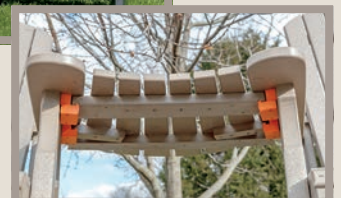

Pub & Fanback Settee Table